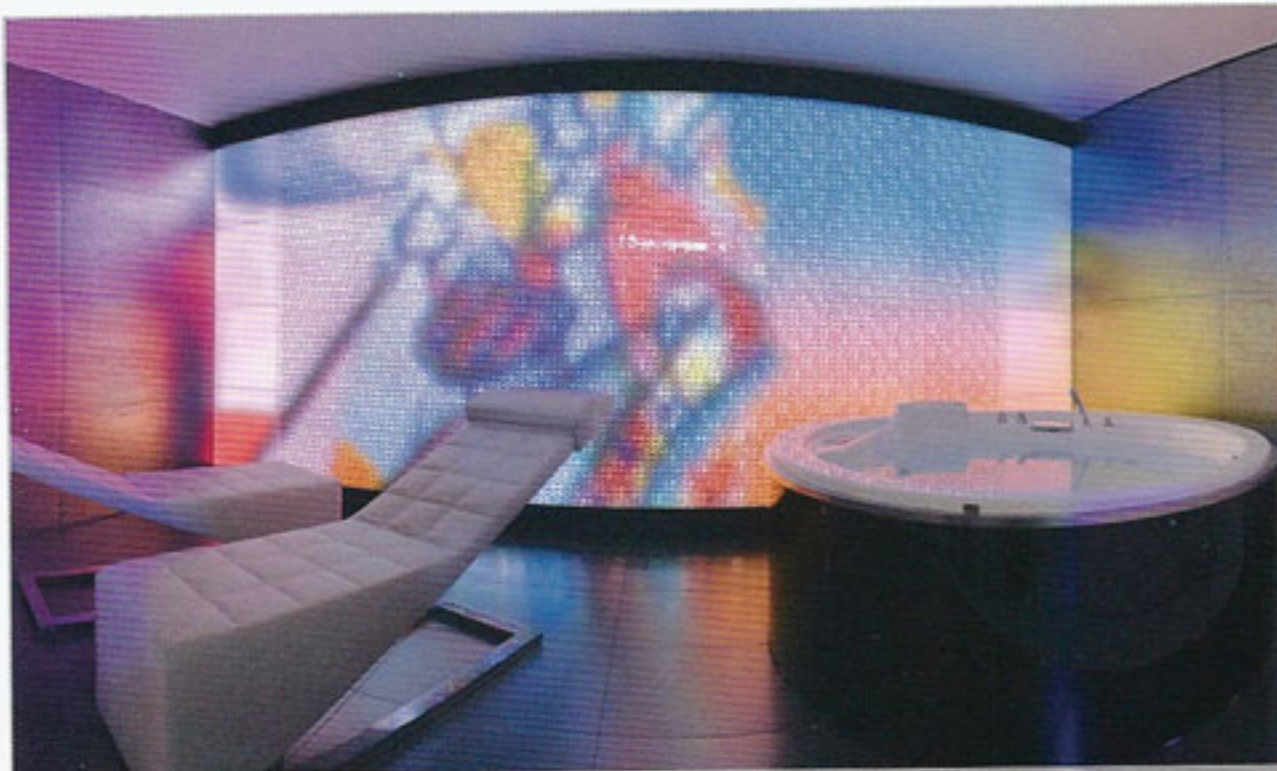

Parete retroilluminata | Starlight Plus Clear T
Backlighted partition wall | Starlight Plus Clear T

Porta scorrevole | Starlight Clear T
Sliding door | Starlight Plus Clear T

Parete retroilluminata | Starlight Ambra T
Backlighted partition wall | Starlight Amber T

Parete retroilluminata | Lightben CC Black, Clear T
Backlighted partition wall | Lightben CC Black, Clear T

APPLICATIONS

HOUSE - WELLNESS

Parete retroilluminata con RGB | Starlight Plus Clear UVP
Backlighted partition wall whit RGB | Starlight Plus Clear UVP