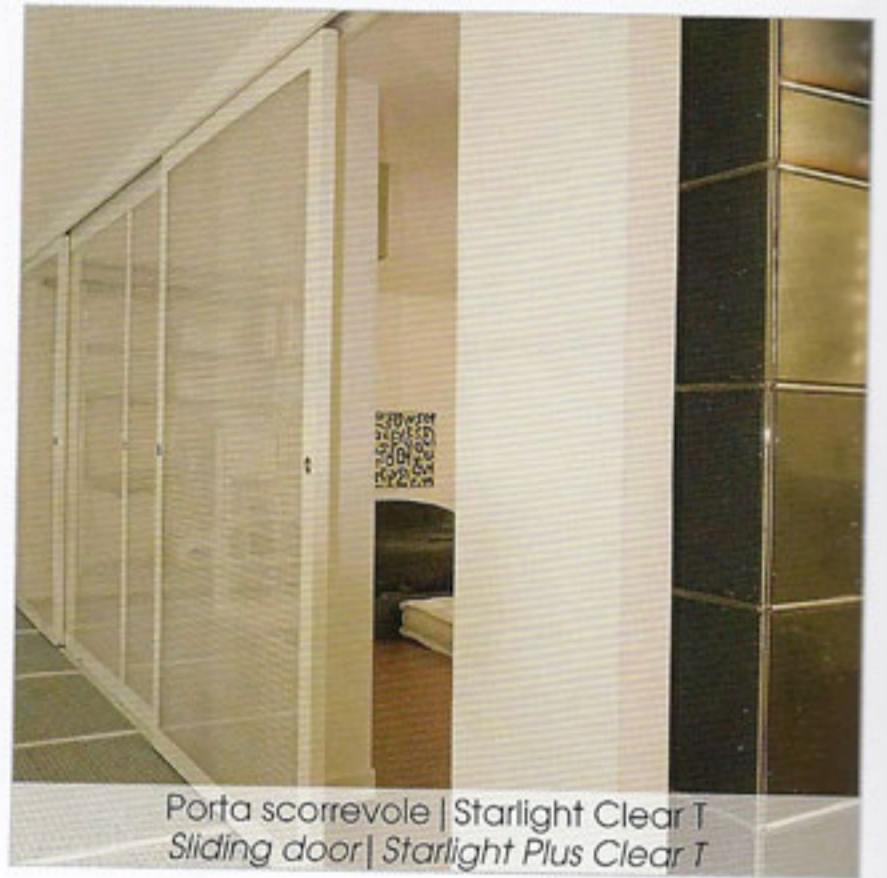

Sala di attesa | Starlight Ambra T
Lounge | Starlight Amber T

Banco bar retroilluminato | Starlight Clear S
Backlighted bar counter-top | Starlight Clear S

Banco bar retroilluminato | Starlight Clear
Backlighted bar counter-top | Starlight Clear

APPLICATIONS

BARS - RESTAURANTS - LOUNGES

Rivestimento a parete | Starlight Arancio S
Wall coating | Starlight Orange S

Sala di attesa | Starlight Ambra T
Lounge | Starlight Amber T

Parete retroilluminata con RGB | Starlight Plus Clear UVP
Backlighted partition wall with RGB | Starlight Plus Clear UVP

Parete retroilluminata | Starlight Plus Clear T
Backlighted partition wall | Starlight Plus Clear T

Porta scorrevole | Starlight Clear T
Sliding door | Starlight Plus Clear T

Parete retroilluminata | Starlight Ambra T
Backlighted partition wall | Starlight Amber T

Parete retroilluminata | Lightben CC Black, Clear T
Backlighted partition wall | Lightben CC Black, Clear T

APPLICATIONS

HOUSE - WELLNESS

Parete retroilluminata con RGB | Starlight Plus Clear UVP
Backlighted partition wall whit RGB | Starlight Plus Clear UVP