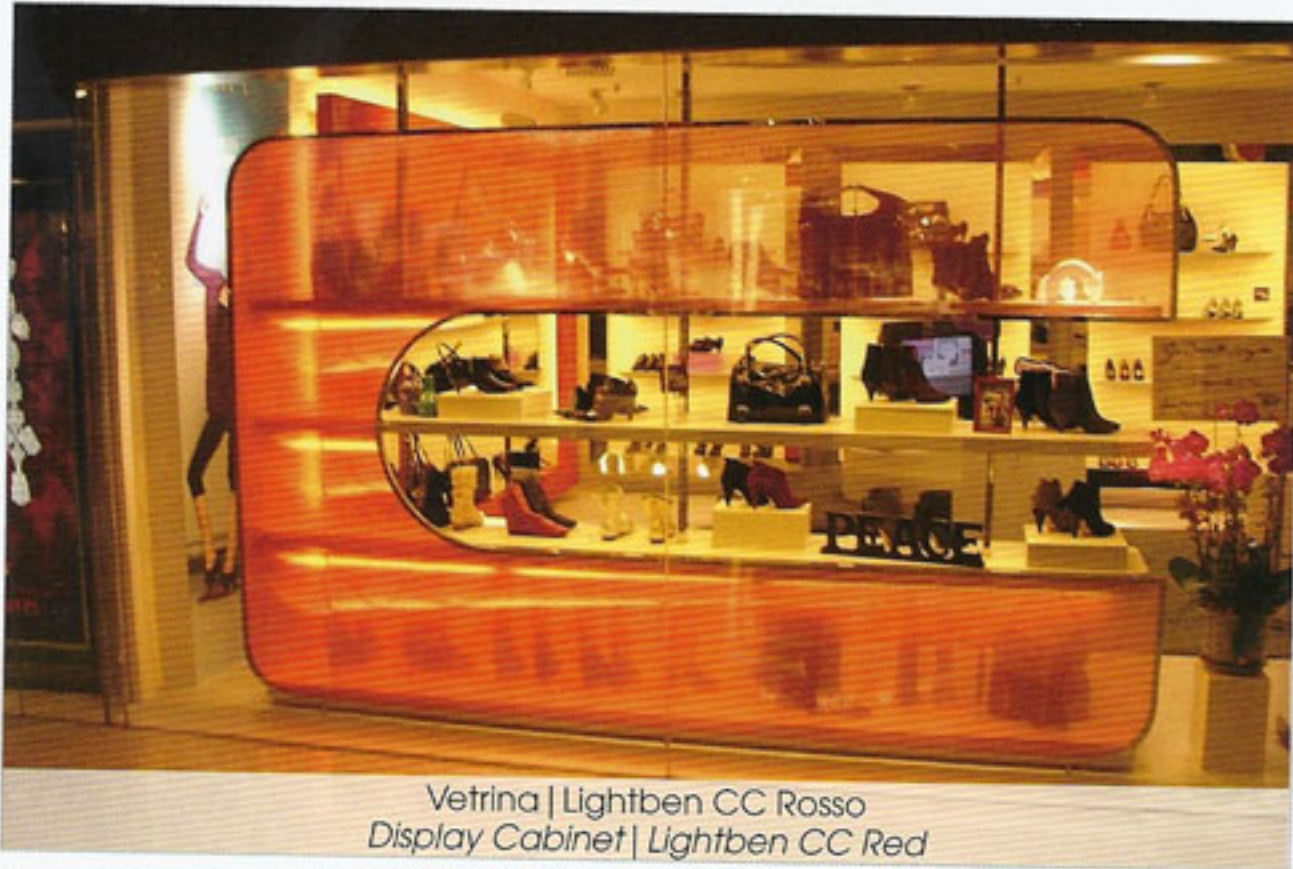

Bancone retroilluminato | Starlight Viola S
Backlighted desk | Starlight Purple S

Vetrina | Lightben CC Rosso
Display Cabinet | Lightben CC Red

Parete retroilluminata | Starlight Clear S
Backlighted partition wall | Starlight Clear S