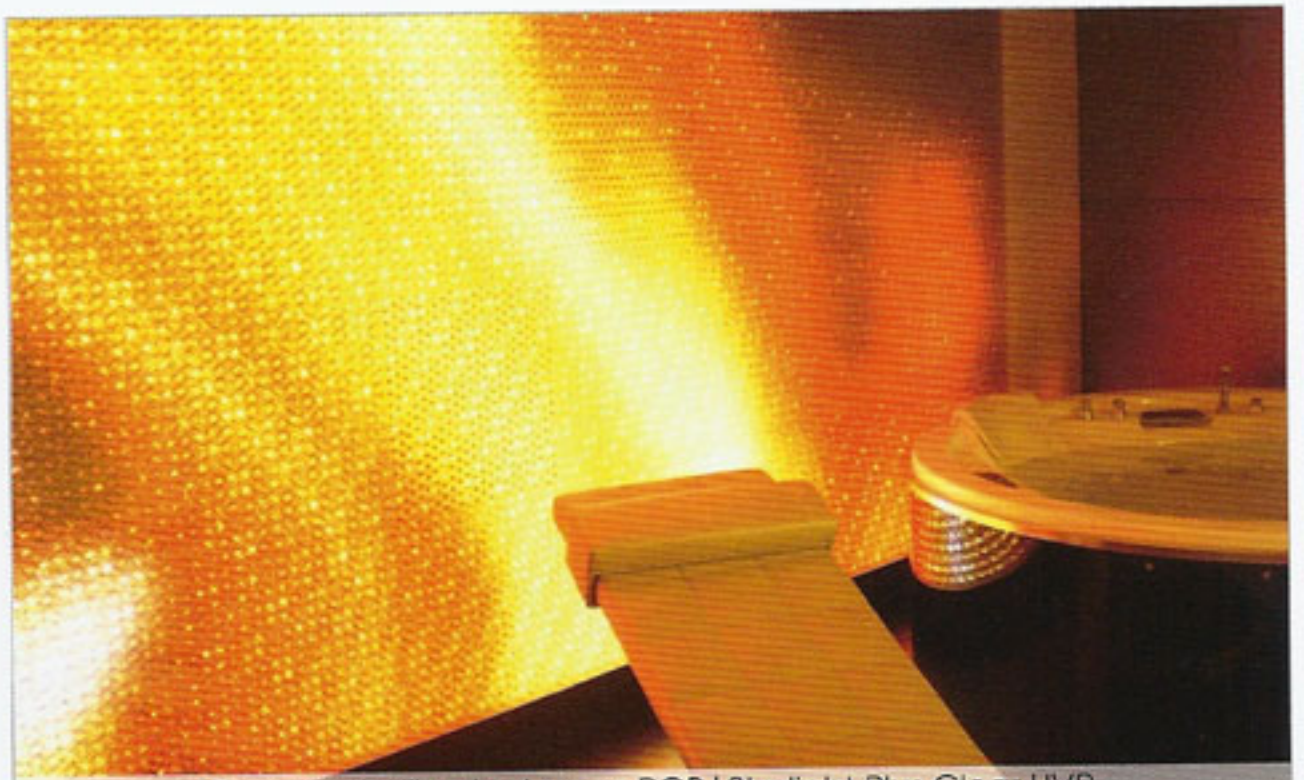

Parete retroilluminata con RGB | Starlight Plus Clear UVP
Backlighted partition wall whit RGB | Starlight Plus Clear UVP