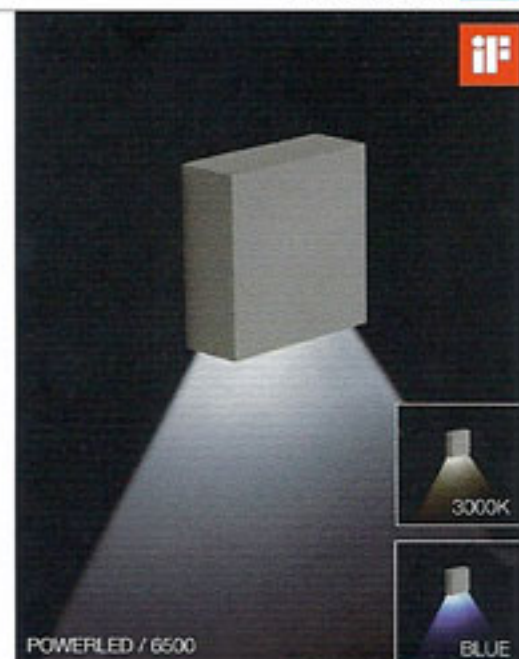

LOOK IN WW ◇

304 13 02 ◇

◇ = A / W

INCL.1 x POWERLED WHITE 1W / 3000K

LOOK IN BLUE ◇

304 13 01 BL ◇

◇ = A

INCL.1 x POWERLED BLUE 1W