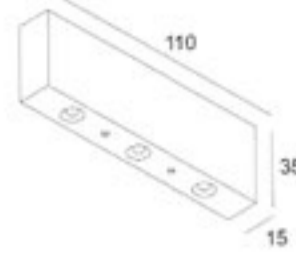

Leds Go® 3S

LEDS GO® 3S ◇

301 00 50 ◇

◇ = ANO

INCL.3 x LED WHITE Ø5mm / 14V-DC / 6500K

EXCL. LED POWER SUPPLY 14V-DC / 0,8A

IP20 850°C

OPTIONS

LED POWER SUPPLY 14V-DC / 0,8A

LED PWM DIMMER 25W

LEDS GO® 3S WW ◇

301 00 51 ◇

◇ = ANO

INCL.3 x LED WHITE Ø5mm / 14V-DC / 2800K

LEDS GO® 3S BLUE ◇

301 00 50 BL ◇

◇ = ANO

INCL.3 x LED BLUE Ø5mm / 14V-DC

2800K

BLUE