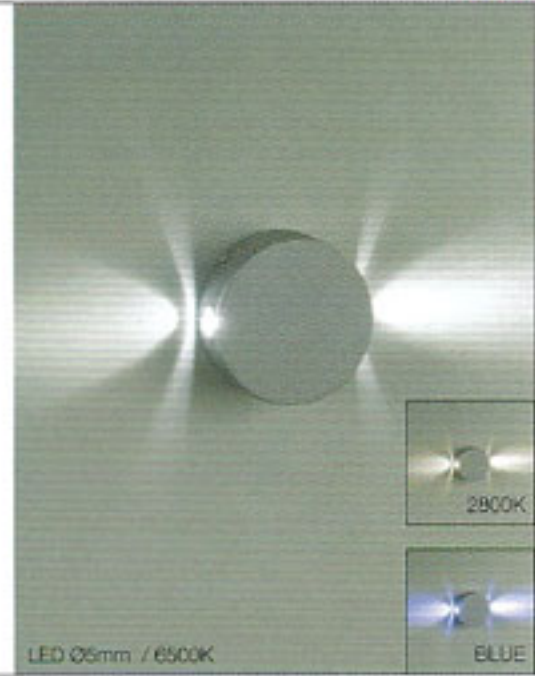

Puk 2 led

PUK 2 ◊
301 00 02 ◊
◊ = A
INCL.2 x LED WHITE Ø5mm / 14V-DC / 6500K

PUK 2 WW ◊
301 00 03 ◊
◊ = A
INCL.2 x LED WHITE Ø5mm / 14V-DC / 2800K

EXCL. LED POWER SUPPLY 14V-DC / 0,8A

PUK 2 BLUE ◊
301 00 02 BL ◊
◊ = A
INCL.2 x LED BLUE Ø5mm / 14V-DC

CE 0,1 IP20

OPTIONS
LED POWER SUPPLY 14V-DC / 0,8A
LED PWM DIMMER 25W

LED Ø5mm / 6500K

2800K

BLUE

Puk 4 led

PUK 4 ◊
301 00 04 ◊
◊ = A
INCL.4 x LED WHITE Ø5mm / 14V-DC / 6500K

PUK 4 WW ◊
301 00 05 ◊
◊ = A
INCL.4 x LED WHITE Ø5mm / 14V-DC / 2800K

EXCL. LED POWER SUPPLY 14V-DC / 0,8A

PUK 4 BLUE ◊
301 00 04 BL ◊
◊ = A
INCL.4 x LED BLUE Ø5mm / 14V-DC

CE 0,1 IP20

OPTIONS
LED POWER SUPPLY 14V-DC / 0,8A
LED PWM DIMMER 25W