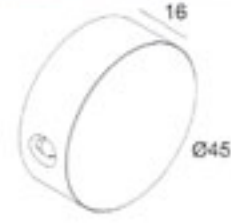

Puk 2 led

PUK 2 ◊
301 00 02 ◊
◊ = A
INCL.2 x LED WHITE Ø5mm / 14V-DC / 6500K

PUK 2 WW ◊
301 00 03 ◊
◊ = A
INCL.2 x LED WHITE Ø5mm / 14V-DC / 2800K

EXCL. LED POWER SUPPLY 14V-DC / 0,8A

PUK 2 BLUE ◊
301 00 02 BL ◊
◊ = A
INCL.2 x LED BLUE Ø5mm / 14V-DC

CE 0,1 IP20

OPTIONS
LED POWER SUPPLY 14V-DC / 0,8A
LED PWM DIMMER 25W

LED Ø5mm / 6500K

2800K

BLUE