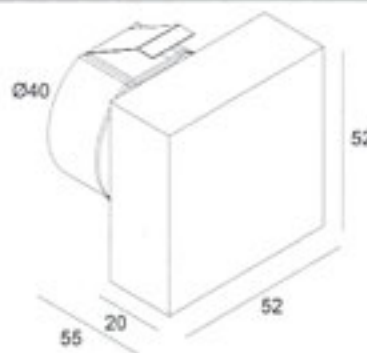

LOOK IN WW ◇

304 13 02 ◇

◇ = A / W

INCL.1 x POWERLED WHITE 1W / 3000K

LOOK IN BLUE ◇

304 13 01 BL ◇

◇ = A

INCL.1 x POWERLED BLUE 1W