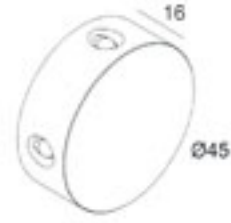

Puk 4 led

PUK 4 ◊
301 00 04 ◊
◊ = A
INCL.4 x LED WHITE Ø5mm / 14V-DC / 6500K

PUK 4 WW ◊
301 00 05 ◊
◊ = A
INCL.4 x LED WHITE Ø5mm / 14V-DC / 2800K

EXCL. LED POWER SUPPLY 14V-DC / 0,8A

PUK 4 BLUE ◊
301 00 04 BL ◊
◊ = A
INCL.4 x LED BLUE Ø5mm / 14V-DC

CE 0,1 IP20

OPTIONS
LED POWER SUPPLY 14V-DC / 0,8A
LED PWM DIMMER 25W

LED Ø5mm / 6500K

2800K

BLUE